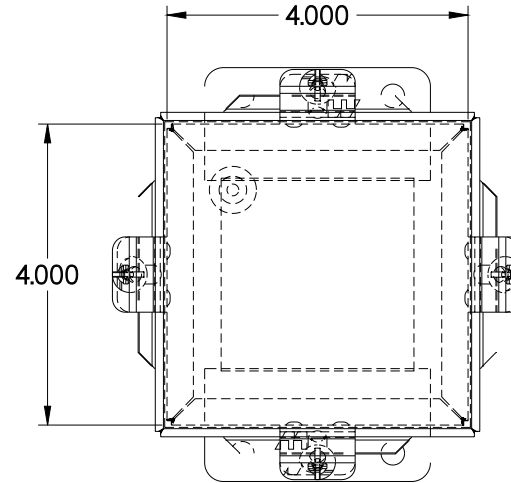

PART No. 1414N4A

Data subject to change without notice

Gross Automation (877) 268-3700 · www.hammondenclosuresales.com · sales@grossautomation.com

TOP VIEW

ISOMETRIC VIEW

BACK VIEW

LEFT SIDE VIEW

FRONT VIEW

RIGHT SIDE VIEW

BOTTOM VIEW