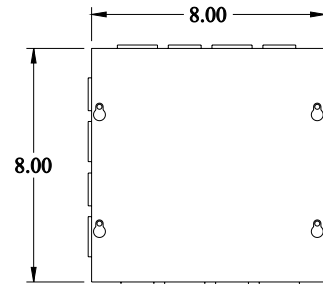

PART No. CSKO886

Data subject to change without notice

Isometric drawing Not to Scale

ISOMETRIC VIEW

TOP VIEW

SIDE VIEW

FRONT VIEW

SIDE VIEW

BOTTOM VIEW