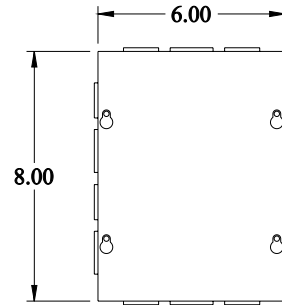

PART No. CSKO863

Data subject to change without notice

Isometric drawing Not to Scale

TOP VIEW

ISOMETRIC VIEW

SIDE VIEW

FRONT VIEW

SIDE VIEW

BOTTOM VIEW