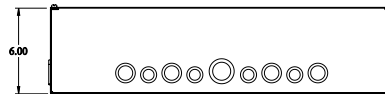

PART No. CSKO30246

Data subject to change without notice

Isometric drawing Not to Scale

TOP VIEW

ISOMETRIC VIEW

SIDE VIEW

FRONT VIEW

SIDE VIEW

BOTTOM VIEW