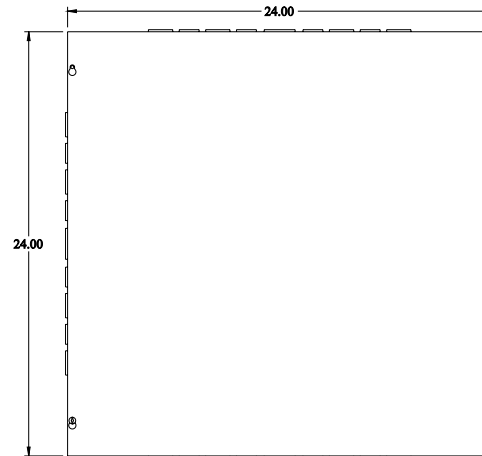

PART No. CSKO24248

Data subject to change without notice

Isometric drawing Not to Scale

ISOMETRIC VIEW

TOP VIEW

SIDE VIEW

FRONT VIEW

SIDE VIEW

BOTTOM VIEW