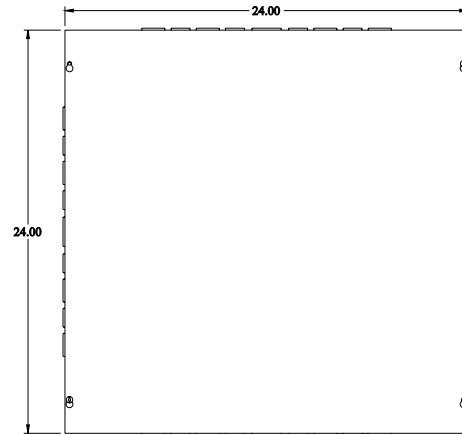

PART No. CSKO24246

Data subject to change without notice

Isometric drawing Not to Scale

ISOMETRIC VIEW

TOP VIEW

SIDE VIEW

FRONT VIEW

SIDE VIEW

BOTTOM VIEW