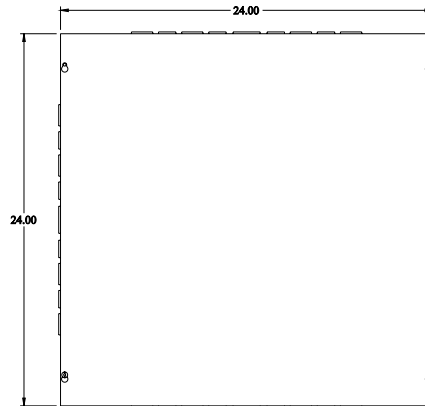

PART No. CSKO24244

Data subject to change without notice
Isometric drawing Not to Scale

TOP VIEW

ISOMETRIC VIEW

SIDE VIEW

FRONT VIEW

SIDE VIEW

BOTTOM VIEW