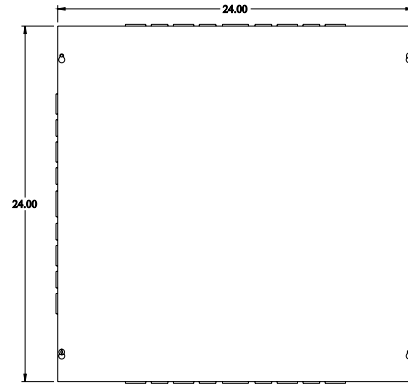

PART No. CSKO242410

Data subject to change without notice

Isometric drawing Not to Scale

TOP VIEW

ISOMETRIC VIEW

SIDE VIEW

FRONT VIEW

SIDE VIEW

BOTTOM VIEW