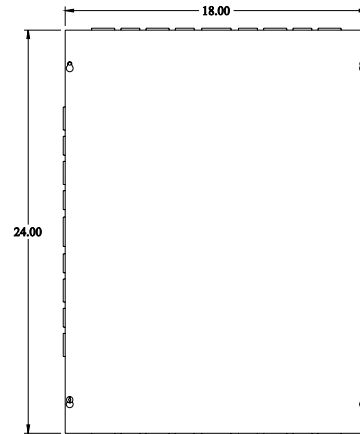

PART No. CSKO24186

Data subject to change without notice

Isometric drawing Not to Scale

ISOMETRIC VIEW

TOP VIEW

SIDE VIEW

FRONT VIEW

SIDE VIEW

BOTTOM VIEW