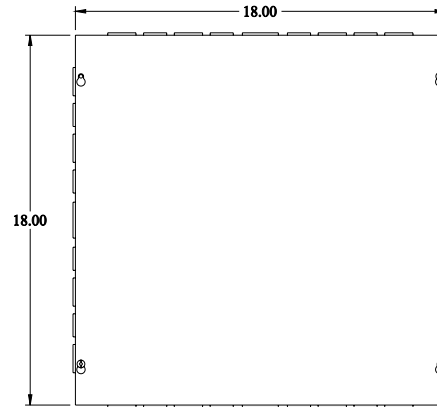

PART No. CSKO18186

Data subject to change without notice

Isometric drawing Not to Scale

TOP VIEW

ISOMETRIC VIEW

SIDE VIEW

FRONT VIEW

SIDE VIEW

BOTTOM VIEW