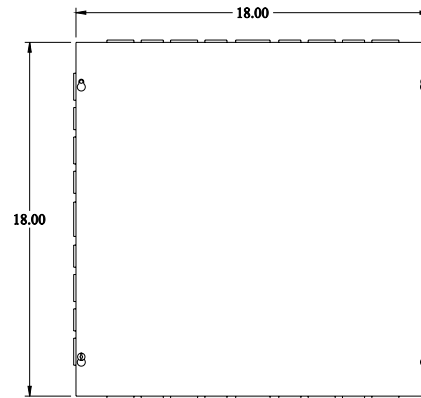

PART No. CSKO18184

Data subject to change without notice

Isometric drawing Not to Scale

TOP VIEW

ISOMETRIC VIEW

SIDE VIEW

FRONT VIEW

SIDE VIEW

BOTTOM VIEW