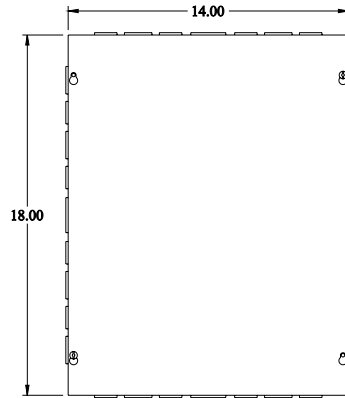

PART No. CSKO18143

Data subject to change without notice

Isometric drawing Not to Scale

TOP VIEW

ISOMETRIC VIEW

SIDE VIEW

FRONT VIEW

SIDE VIEW

BOTTOM VIEW