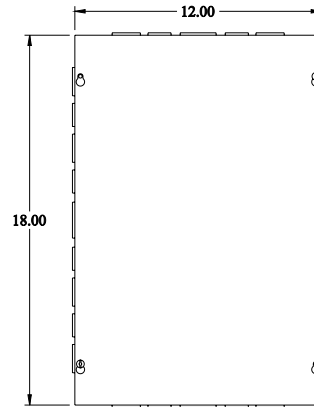

PART No. CSKO18126

Data subject to change without notice

Isometric drawing Not to Scale

TOP VIEW

ISOMETRIC VIEW

SIDE VIEW

FRONT VIEW

SIDE VIEW

BOTTOM VIEW