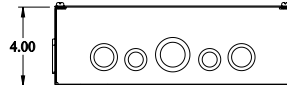

PART No. CSKO18124

Data subject to change without notice

Isometric drawing Not to Scale

TOP VIEW

ISOMETRIC VIEW

SIDE VIEW

FRONT VIEW

SIDE VIEW