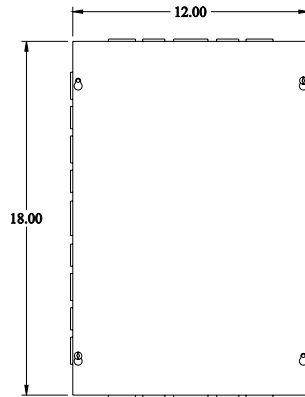

PART No. CSKO18124

Data subject to change without notice

Isometric drawing Not to Scale

TOP VIEW

ISOMETRIC VIEW

SIDE VIEW

FRONT VIEW

SIDE VIEW

BOTTOM VIEW