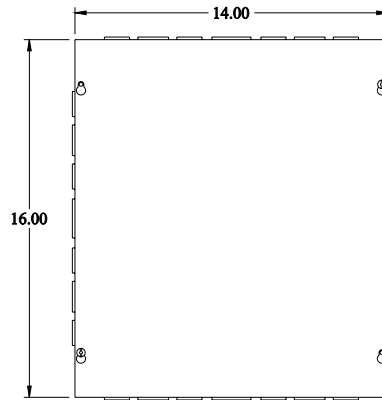

PART No. CSKO16143

Data subject to change without notice

Isometric drawing Not to Scale

TOP VIEW

ISOMETRIC VIEW

SIDE VIEW

FRONT VIEW

SIDE VIEW

BOTTOM VIEW