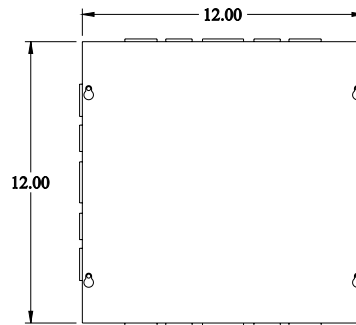

PART No. CSKO12128

Data subject to change without notice

Isometric drawing Not to Scale

TOP VIEW

ISOMETRIC VIEW

SIDE VIEW

FRONT VIEW

SIDE VIEW

BOTTOM VIEW