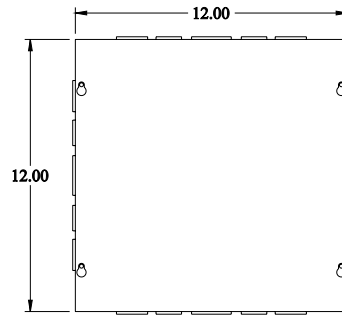

PART No. CSKO12126

Data subject to change without notice

Isometric drawing Not to Scale

TOP VIEW

ISOMETRIC VIEW

SIDE VIEW

FRONT VIEW

SIDE VIEW

BOTTOM VIEW