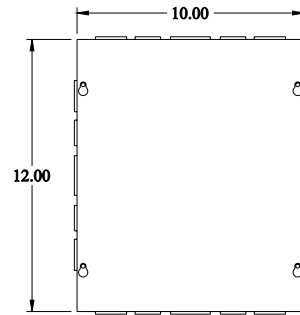

PART No. CSKO12106

Data subject to change without notice

Isometric drawing Not to Scale

TOP VIEW

ISOMETRIC VIEW

SIDE VIEW

FRONT VIEW

SIDE VIEW

BOTTOM VIEW