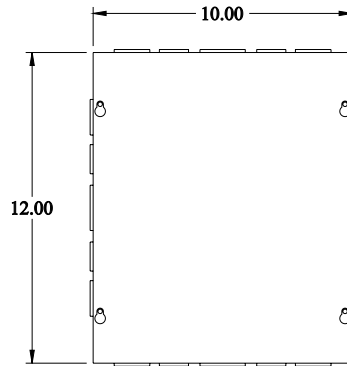

PART No. CSKO12104

Data subject to change without notice

Isometric drawing Not to Scale

TOP VIEW

ISOMETRIC VIEW

SIDE VIEW

FRONT VIEW

SIDE VIEW

BOTTOM VIEW