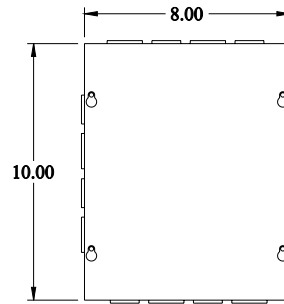

PART No. CSKO1086

Data subject to change without notice

Isometric drawing Not to Scale

TOP VIEW

ISOMETRIC VIEW

SIDE VIEW

FRONT VIEW

SIDE VIEW

BOTTOM VIEW