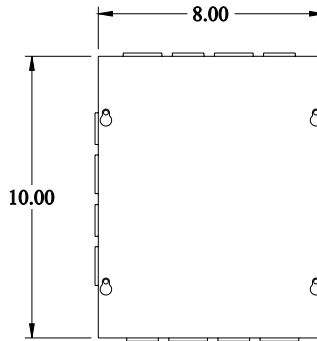

PART No. CSKO1084

Data subject to change without notice

Isometric drawing Not to Scale

TOP VIEW

ISOMETRIC VIEW

SIDE VIEW

FRONT VIEW

SIDE VIEW

BOTTOM VIEW