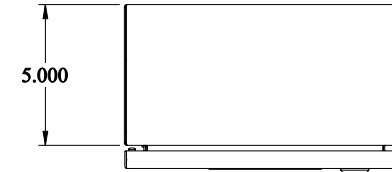

PART No. CN4SB74

Data subject to change without notice

Isometric drawing Not to Scale

INNER PANEL

BACK VIEW

LEFT SIDE VIEW

TOP VIEW

FRONT VIEW - COVER REMOVED

ISOMETRIC VIEW

RIGHT SIDE VIEW

BOTTOM VIEW