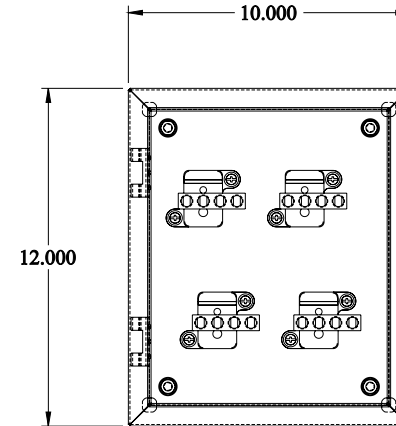

PART No. CN4SB74

Data subject to change without notice

Isometric drawing Not to Scale

INNER PANEL

BACK VIEW

LEFT SIDE VIEW

TOP VIEW

FRONT VIEW - COVER REMOVED

ISOMETRIC VIEW

RIGHT SIDE VIEW

BOTTOM VIEW