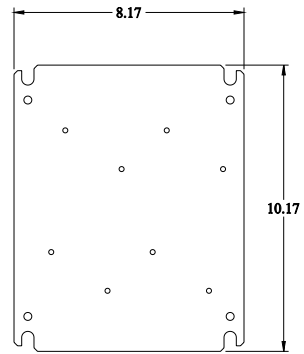

PART No. CN4SB74

Data subject to change without notice

Isometric drawing Not to Scale

INNER PANEL

BACK VIEW

LEFT SIDE VIEW

TOP VIEW

FRONT VIEW - COVER REMOVED

ISOMETRIC VIEW

RIGHT SIDE VIEW

BOTTOM VIEW