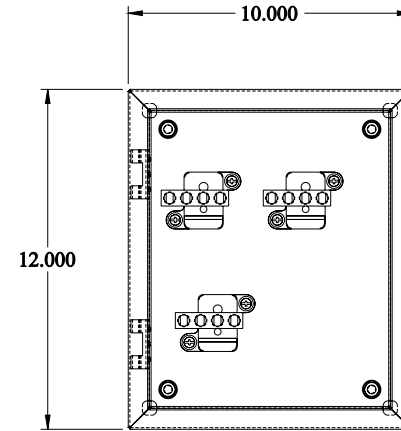

PART No. CN4SB73

Data subject to change without notice

Isometric drawing Not to Scale

TOP VIEW

ISOMETRIC VIEW

INNER PANEL

BACK VIEW

LEFT SIDE VIEW

FRONT VIEW - COVER REMOVED

RIGHT SIDE VIEW

BOTTOM VIEW