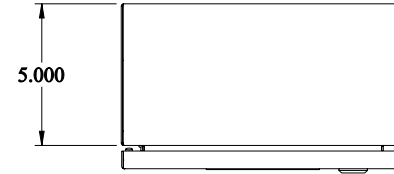

PART No. CN4SB73

Data subject to change without notice

Isometric drawing Not to Scale

TOP VIEW

ISOMETRIC VIEW

INNER PANEL

BACK VIEW

LEFT SIDE VIEW

FRONT VIEW - COVER REMOVED

RIGHT SIDE VIEW

BOTTOM VIEW