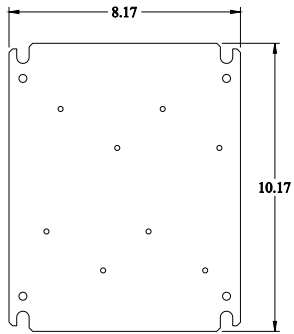

PART No. CN4SB73

Data subject to change without notice

Isometric drawing Not to Scale

TOP VIEW

ISOMETRIC VIEW

INNER PANEL

BACK VIEW

LEFT SIDE VIEW

FRONT VIEW - COVER REMOVED

RIGHT SIDE VIEW

BOTTOM VIEW