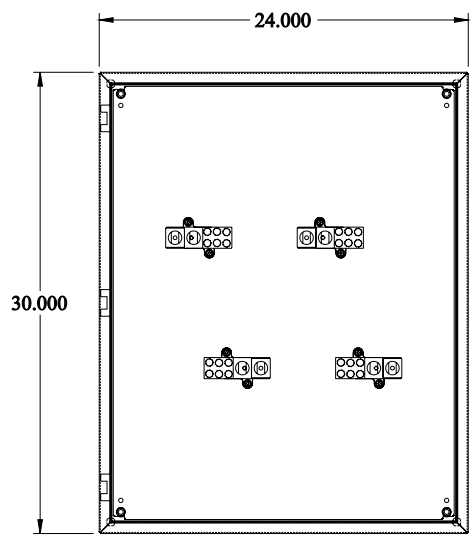

PART No. CN4SB604

Data subject to change without notice

Isometric drawing Not to Scale

TOP VIEW

ISOMETRIC VIEW

INNER PANEL

BACK VIEW

LEFT SIDE VIEW

FRONT VIEW - COVER REMOVED

RIGHT SIDE VIEW

BOTTOM VIEW