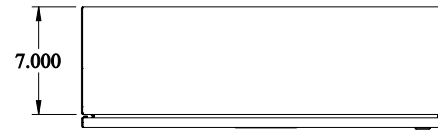

PART No. CN4SB603

Data subject to change without notice

Isometric drawing Not to Scale

TOP VIEW

ISOMETRIC VIEW

INNER PANEL

BACK VIEW

LEFT SIDE VIEW

FRONT VIEW - COVER REMOVED

RIGHT SIDE VIEW

BOTTOM VIEW