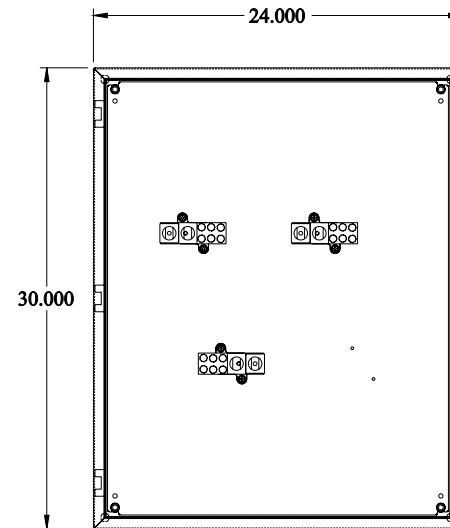

PART No. CN4SB603

Data subject to change without notice

Isometric drawing Not to Scale

TOP VIEW

ISOMETRIC VIEW

INNER PANEL

BACK VIEW

LEFT SIDE VIEW

FRONT VIEW - COVER REMOVED

RIGHT SIDE VIEW

BOTTOM VIEW