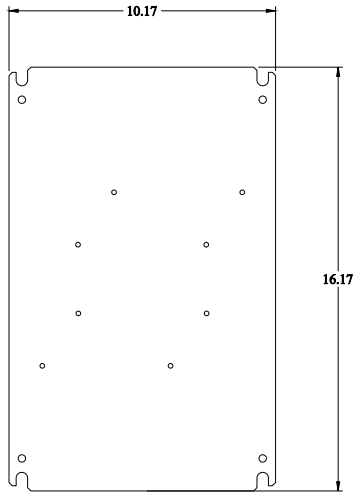

PART No. CN4SB204

Data subject to change without notice

Isometric drawing Not to Scale

TOP VIEW

ISOMETRIC VIEW

INNER PANEL

BACK VIEW

LEFT SIDE VIEW

FRONT VIEW - COVER REMOVED

RIGHT SIDE VIEW

BOTTOM VIEW