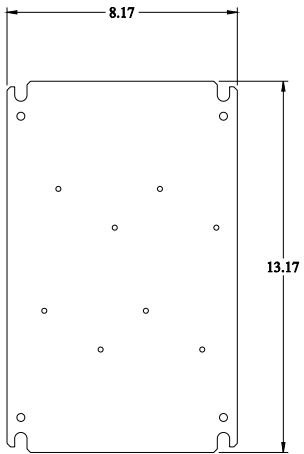

PART No. CN4SB103

Data subject to change without notice

Isometric drawing Not to Scale

INNER PANEL

BACK VIEW

LEFT SIDE VIEW

TOP VIEW

FRONT VIEW - COVER REMOVED

BOTTOM VIEW

ISOMETRIC VIEW

RIGHT SIDE VIEW