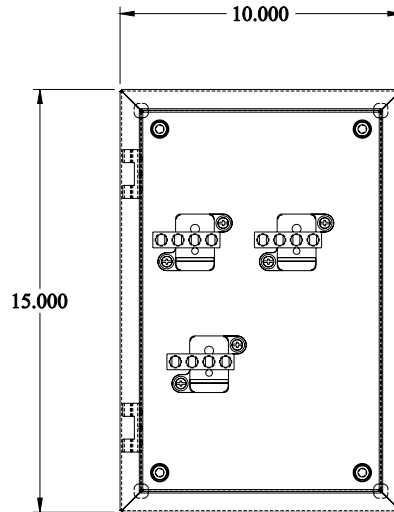

PART No. CN4SB103

Data subject to change without notice

Isometric drawing Not to Scale

INNER PANEL

BACK VIEW

LEFT SIDE VIEW

TOP VIEW

FRONT VIEW - COVER REMOVED

BOTTOM VIEW

ISOMETRIC VIEW

RIGHT SIDE VIEW